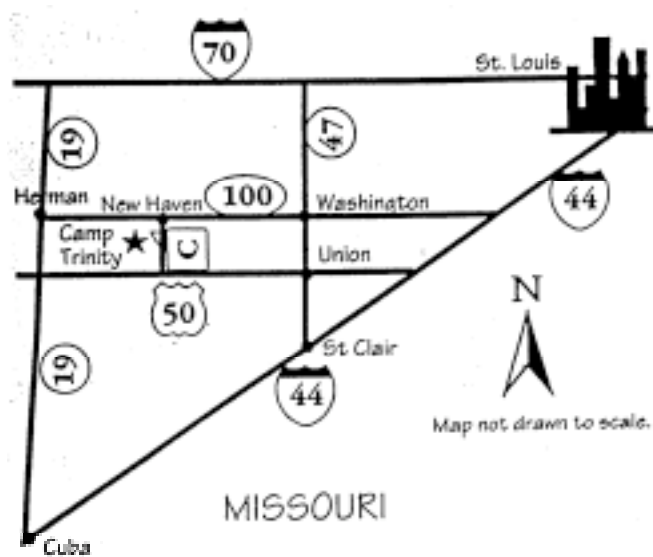

Directions to Camp Trinity

From St. Louis, take I-44 to Hwy 100 west (Washington exit). Follow Hwy 100 to New Haven (about 22 miles). Turn left on Hwy C. After 2 miles, turn right on Gerding School Road. After 1 mile, turn left on Boeuf Lutheran Road. After a quarter of a mile turn right at the CAMP TRINITY sign (Kasel Ford Drive), follow that for about a half mile to Camp Trinity Drive turn left and the Lodge will be at the top of the hill.